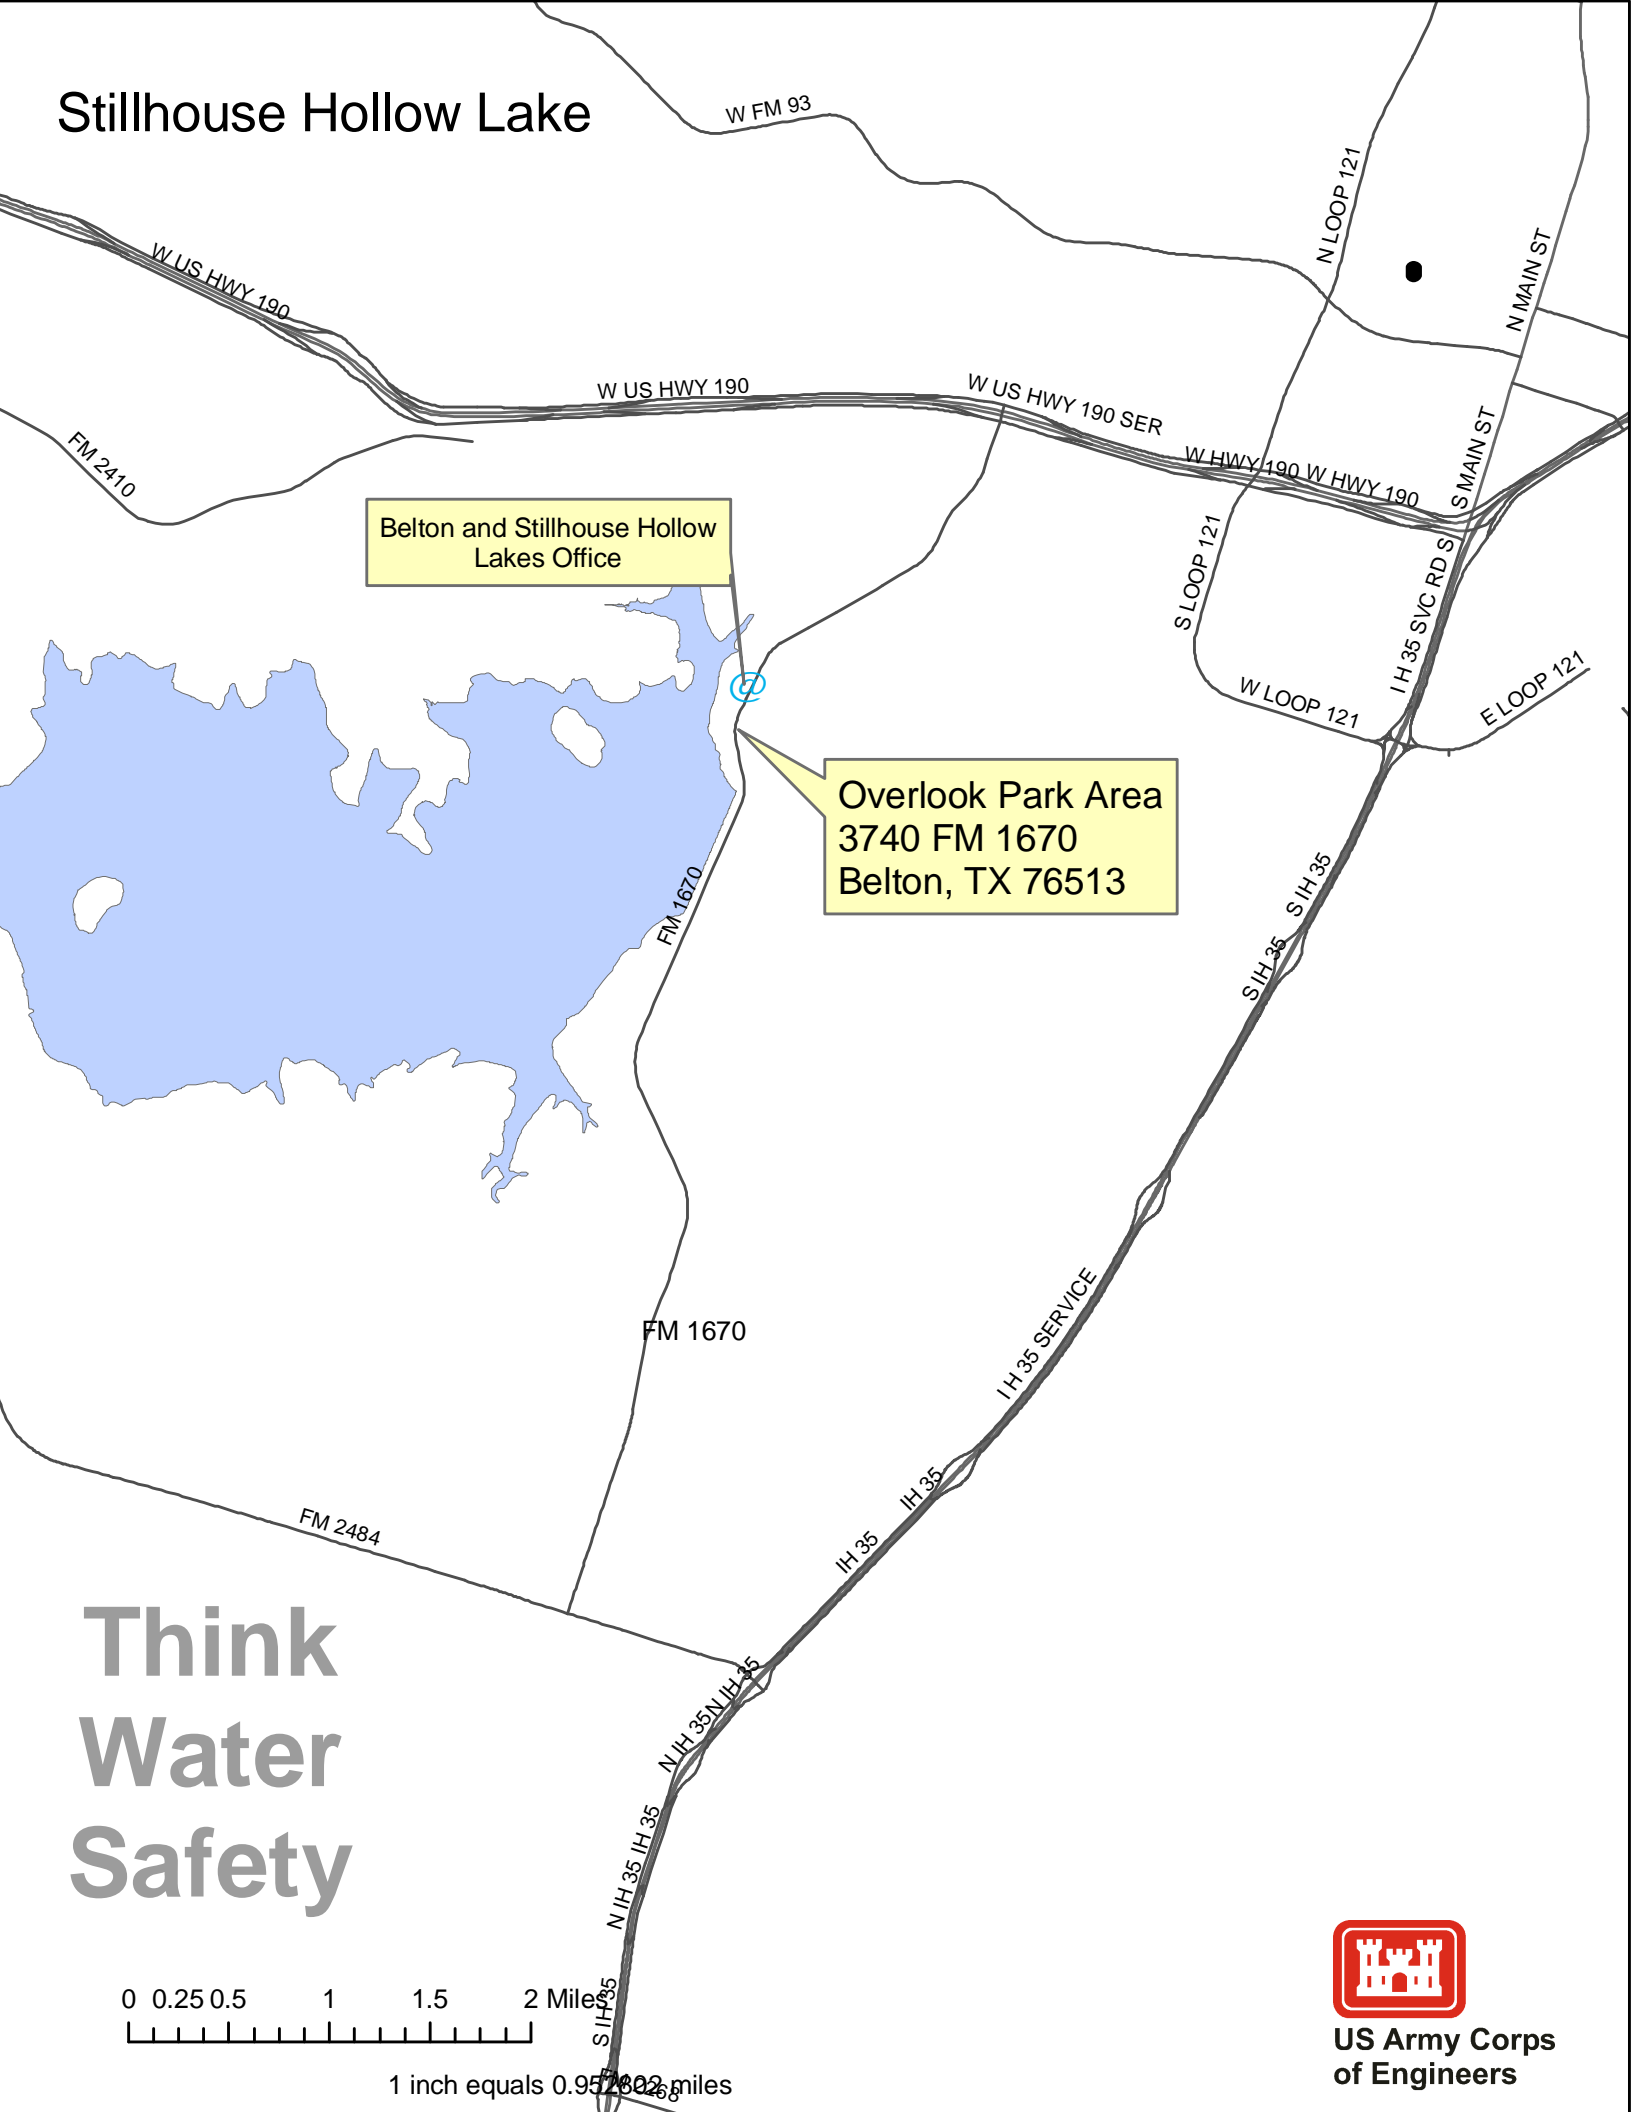

# Stillhouse Hollow Lake

Belton and Stillhouse Hollow  
Lakes Office

Overlook Park Area  
3740 FM 1670  
Belton, TX 76513